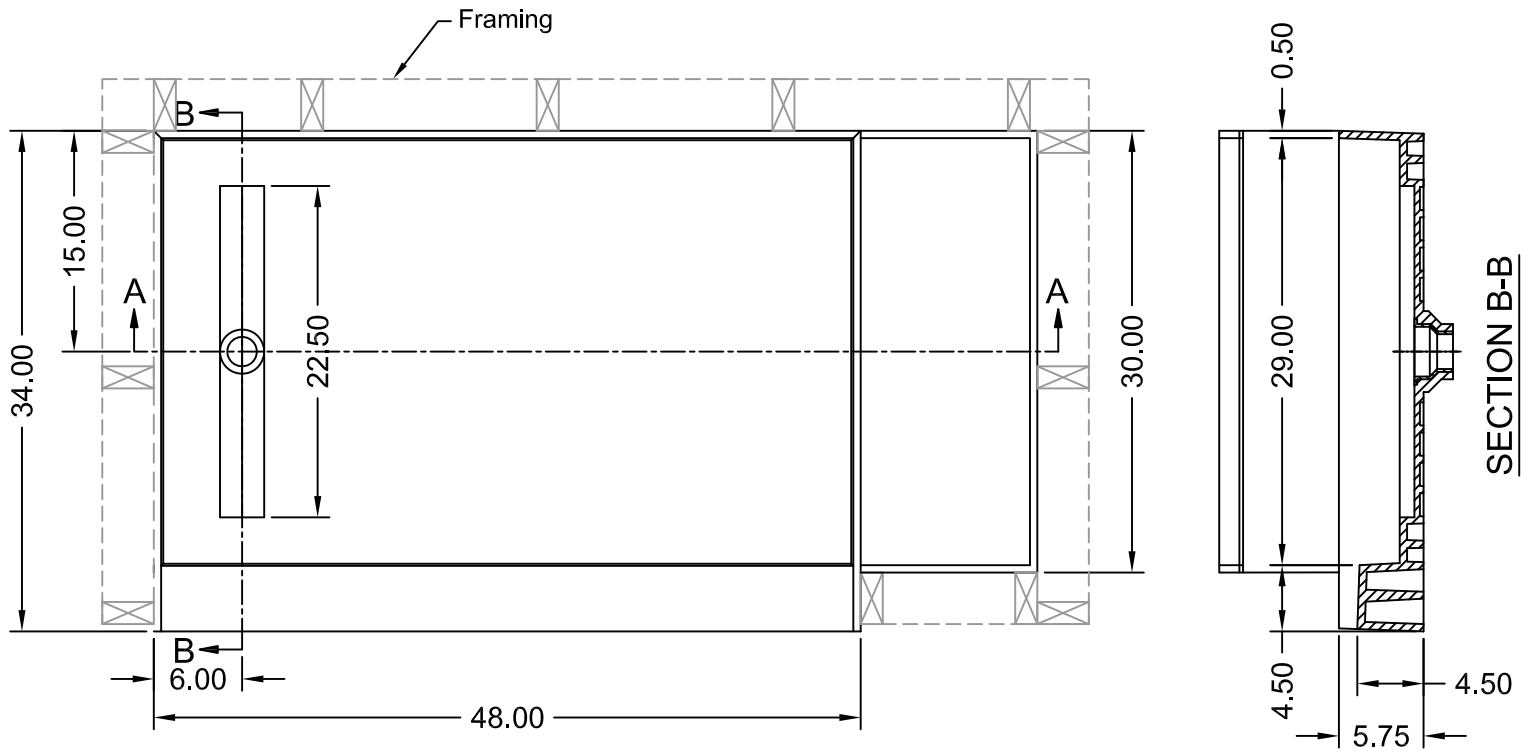

TILE REDI[®] BASE'N BENCH KIT™

REDI TRENCH
WITH BENCH KIT

MODEL
RT3448L-SQBN-RB34-KIT

(Not to scale)

SECTION A-A