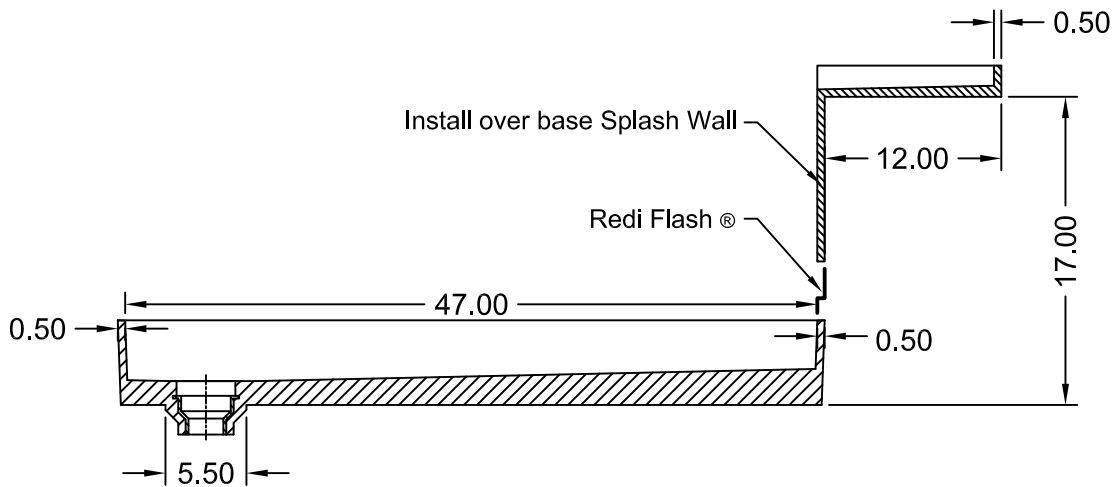

TILE REDI[®] BASE'N BENCH KIT™

REDI TRENCH
WITH BENCH KIT

MODEL
RT3448L-SQBN-RB34-KIT

(Not to scale)

SECTION A-A